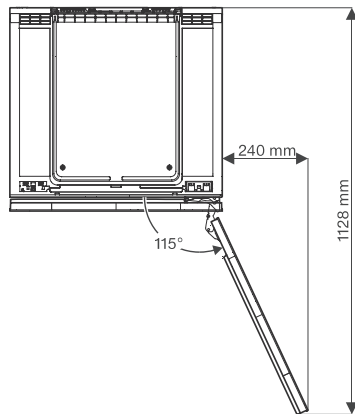

KWT 6322 UG-1
 Podstavná vinotéka
 s FlexiFrame a Push2open pre väčšiu flexibilitu a hodnotný dizajn.

KWT6312UGS, KWT6322UG, KWT6322UG-1,
 KWT6322UG edt/cs (installation drawings)

KWT6312UGS, KWT6322UG, KWT6322UG-1, KSK6300,
 Side by Side (installation drawing)

KWT6322UG, KWT6322UG-1, KWT6322UG edt/cs,
 Interior dimensions (Installation drawings)

KWT6312UGS, KWT6322UG, KWT6322UG-1,
 KWT6322UG edt/cs (installation drawings)