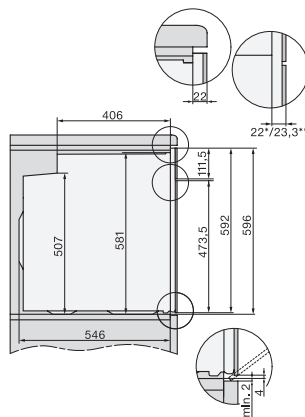

### Rúra na pečenie

v modernom dizajne so zosietením, PerfectClean a plynový FlexiClip.

installation H7000 XL, installation drawing

side view H7000 XL, installation drawings

built-in H7000 XL, installation drawing

Installation H7000 XL underframe, installation drawings

side view H7000 XL build-under, installation drawing

H2465B, H2465BP, H2466B, H2466BP, H2467B, H2467BP, H2468B, H2468BP, H2469B, H2469BP installation drawings