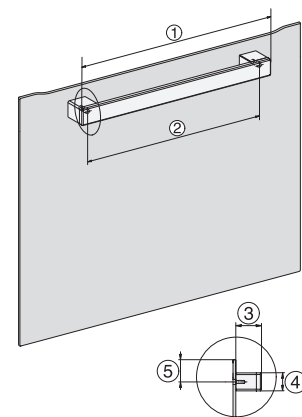

### Rúra na pečenie

v modernom dizajne so zosietením, PerfectClean a plynový FlexiClip.

installation H7000 XL, installation drawing

side view H7000 XL, installation drawings

built-in H7000 XL, installation drawing

Installation H7000 XL underframe, installation drawings

side view H7000 XL build-under, installation drawing

H2465B, H2465BP, H2466B, H2466BP, H2467B, H2467BP, H2468B, H2468BP, H2469B, H2469BP installation drawings