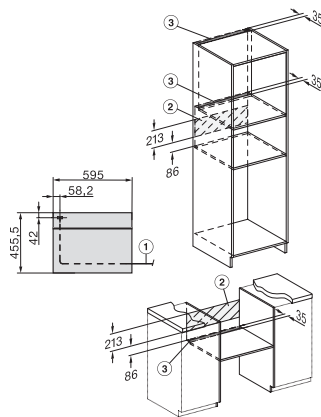

H 7440 BPX 125 Gala Ed

Kompaktná rúra na pečenie bez rukoväti

v perfektne kombinovateľnom dizajne s LED osvetlením a pyrolýzou.

side view H7000 M, installation drawings

built-in H7000 M, installation drawing

built-in H7000 M build-under, installation drawing

Installation H7000 M, installation drawing

side view H7000 M build-under, installation drawings