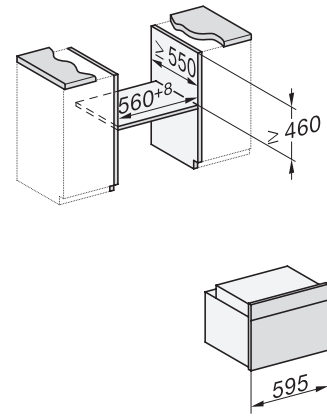

H 7440 BPX 125 Gala Ed

Kompaktná rúra na pečenie bez rukoväti

v perfektne kombinovateľnom dizajne s LED osvetlením a pyrolýzou.

side view H7000 M, installation drawings

built-in H7000 M, installation drawing

built-in H7000 M build-under, installation drawing

Installation H7000 M, installation drawing

side view H7000 M build-under, installation drawings