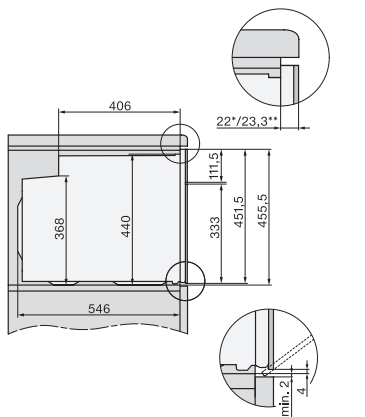

H 7440 BPX 125 Gala Ed

Kompaktná rúra na pečenie bez rukoväti

v perfektne kombinovateľnom dizajne s LED osvetlením a pyrolýzou.

side view H7000 M, installation drawings

built-in H7000 M, installation drawing

built-in H7000 M build-under, installation drawing

Installation H7000 M, installation drawing

side view H7000 M build-under, installation drawings