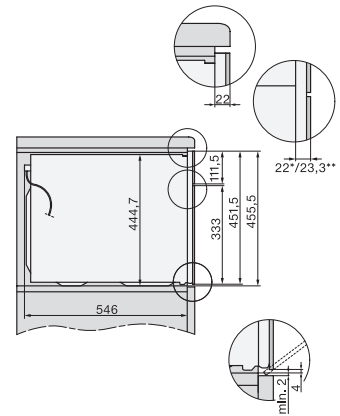

H 7440 BMX 125 Gala Ed

Rúra na pečenie s mikrovlnkou, bez rukováti

v perfektne kombinovateľnom dizajne s autom. programami a kombi. prevádzkou.

side view H7000 BM, installation drawings

built-in H7000 BM, installation drawing

built-in H7000 BM build-under, installation drawings

installation H7000 BM, installation drawing

Installation H7000 BM XL, installation drawings

side view H7000 BM build-under, installation drawings

side view Kombi BM XL, installation drawings