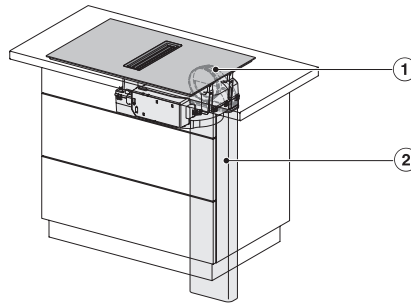

KMDA7676FL, KMDA7876FL – Side view flush+X – Installation drawing

KMDA7676FL, KMDA7876FL – Side view lying on top, Plug&Play – Installation drawing

KMDA7676FL, KMDA7876FL – Side view lying on top+X, Plug&Play – Installation drawing

KMDA7676FL, KMDA7876FL – Side view flush, Plug&Play – Installation drawing

KMDA 7876 FL-A 125 Gala Ed

Indukčná varná doska s integrovaným odsávačom pár

a MattFinish s 2 extra veľkými zónami PowerFlex XL pre prevádzku s odťahom

KMDA7676FL, KMDA7876FL – Side view flush-X, Plug&Play – Installation drawing

KMDA7676FL, KMDA7876FL – Installation variant 1 Basis -drawing

KMDA7676FL, KMDA7876FL – Installation variant 2 Basis – drawing