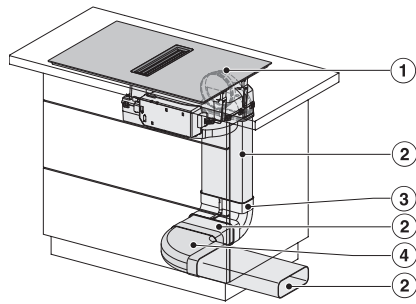

KMDA7676FL, KMDA7876FL – Side view flush+X – Installation drawing

KMDA7676FL, KMDA7876FL – Side view lying on top, Plug&Play – Installation drawing

KMDA7676FL, KMDA7876FL – Side view lying on top+X, Plug&Play – Installation drawing

KMDA7676FL, KMDA7876FL – Side view flush, Plug&Play – Installation drawing

KMDA 7876 FL-A 125 Gala Ed

Indukčná varná doska s integrovaným odsávačom pár

a MattFinish s 2 extra veľkými zónami PowerFlex XL pre prevádzku s odťahom

KMDA7676FL, KMDA7876FL – Side view flush-X, Plug&Play – Installation drawing

KMDA7676FL, KMDA7876FL – Installation variant 1 Basis -drawing

KMDA7676FL, KMDA7876FL – Installation variant 2 Basis – drawing