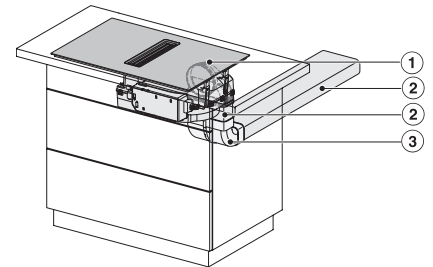

KMDA7676FL, KMDA7876FL – Side view flush+X – Installation drawing

KMDA7676FL, KMDA7876FL – Side view lying on top, Plug&Play – Installation drawing

KMDA7676FL, KMDA7876FL – Side view lying on top+X, Plug&Play – Installation drawing

KMDA7676FL, KMDA7876FL – Side view flush, Plug&Play – Installation drawing

KMDA 7876 FL-A 125 Gala Ed

Indukčná varná doska s integrovaným odsávačom pár

a MattFinish s 2 extra veľkými zónami PowerFlex XL pre prevádzku s odťahom

KMDA7676FL, KMDA7876FL – Side view flush-X, Plug&Play – Installation drawing

KMDA7676FL, KMDA7876FL – Installation variant 1 Basis -drawing

KMDA7676FL, KMDA7876FL – Installation variant 2 Basis – drawing