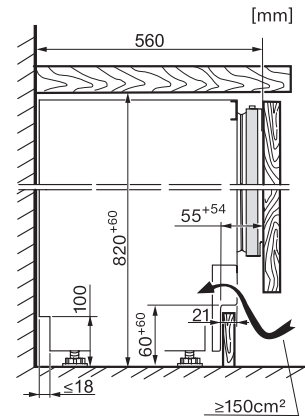

Dodávané príslušenstvo

Miska na kocky ľadu

•

FNUS 7040 D
Podstavná mraznička
s NoFrost, SoftClose a SuperFrost v kompaktnom dizajne.

KU7016D, KU7015D, KU7035D, FNUS7040D, Built-under, Einbauskizze, Nischenmaß (installation drawings)

KU7016D, KU7015D, KU7035D, KU7135C, FNUS7040D, FNUS7140C, Built-under, top view (installation drawings)

KU7016D, KU7015D, KU7035D, FNUS7040D, Built-under, side view (installation drawings)

KU7016D, KU7015D, KU7035D, KU7135C, FNUS7140C, Built-under, installation drawing (*footnote) (installation drawings)