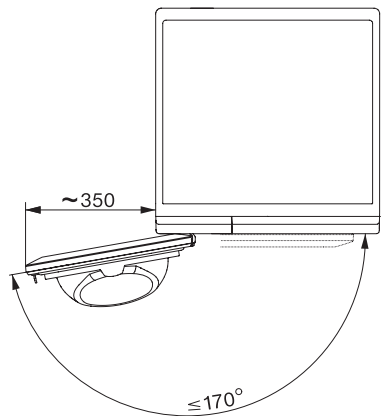

TEA535WP 8kg Active

Sušička s tepelným čerpadlom T1:

8 kg | EasyControl | EcoSpeed | Technológia EcoDry | FragranceDos

T1 installation drawing, slanted facia or straight facia, measures in mm

T1 drawing, slanted facia or straight facia, measures in mm

T1 drawing, slanted facia or straight facia, without porthole, measures in mm

T1 drawing, slanted facia or straight facia, measures in mm