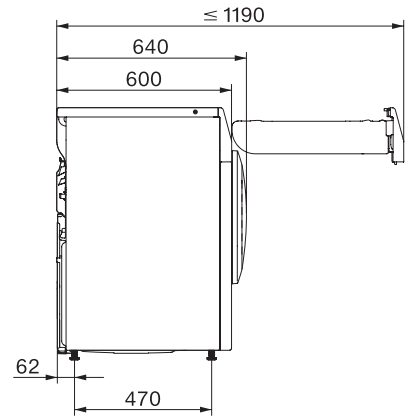

TEA535WP 8kg Active

Sušička s tepelným čerpadlom T1:

8 kg | EasyControl | EcoSpeed | Technológia EcoDry | FragranceDos

T1 installation drawing, slanted facia or straight facia, measures in mm

T1 drawing, slanted facia or straight facia, measures in mm

T1 drawing, slanted facia or straight facia, without porthole, measures in mm

T1 drawing, slanted facia or straight facia, measures in mm