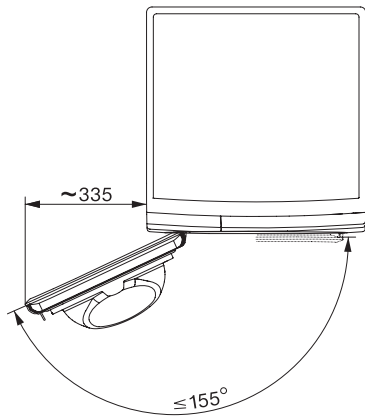

TWD640WP EcoSpeed&9kg
Sušička s tepelným čerpadlom T1:
9 kg | DirectSensor | DryCare 40 | HygieneDry | Miele@home

T1 installation drawing, facia 5 degree, measures in mm

T1 drawing, facia 5 degree, measures in mm

T1 drawing, facia 5 degree, with porthole, measures in mm

T1 drawing, facia 5 degree, measures in mm