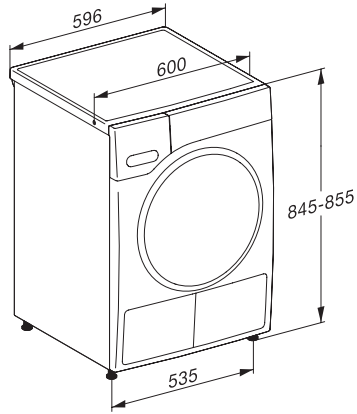

TWD640WP EcoSpeed&9kg
Sušička s tepelným čerpadlom T1:
9 kg | DirectSensor | DryCare 40 | HygieneDry | Miele@home

T1 installation drawing, facia 5 degree, measures in mm

T1 drawing, facia 5 degree, measures in mm

T1 drawing, facia 5 degree, with porthole, measures in mm

T1 drawing, facia 5 degree, measures in mm