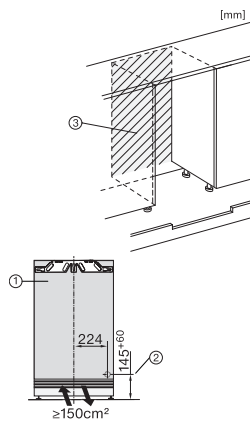

KU7016D, KU7015D, KU7035D, KU7135C, FNUS7140C, Built-under, installation drawing (*footnote) (installation drawings)