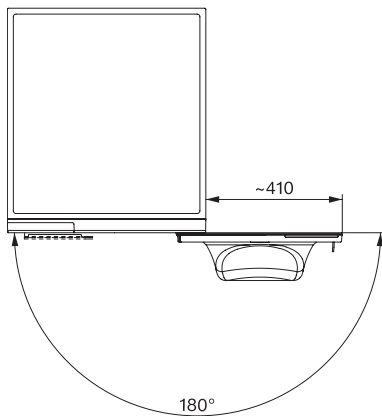

WQ 1200 WPS Nova Edition
 Práčka s predným plnením W2
 A -20%* | 9 kg | 1400 ot/min | InfinityCare | M Touch Pro | SmartMatic

W2 drawing, facia 17 degree, Bigfoot, Ref2, measures in mm

W2 drawing, facia 17 degree, Bigfoot, Ref2, measures in mm

W2 drawing, facia 17 degree, Bigfoot, Ref2, measures in mm

W2 drawing, facia 17 degree, Bigfoot, Ref2, measures in mm